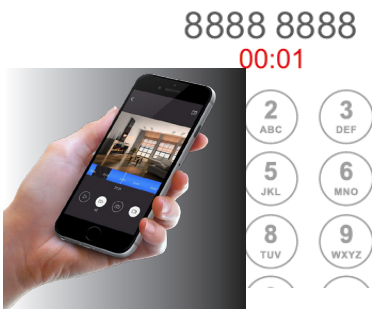

Wireless Aecessories Range

Watchguard's ALM Series system allows up to 150 wireless sensors, 64 additional wireless remote controls and up to 6 sirens.

Power Outage Protection

The alarm hub back up battery ensures that you stay protected and alert in the event of a power outage with system status alerts when down.

Control via SMS or phone call

Add phone numbers to control the system. Store 3 numbers for SMS control, 5 for phone call control and 2 for CMS

4G Network Connection

The control panel is compatible with a 4G/3G network, choose to always receive SMS text notifications and manage your system remotely.