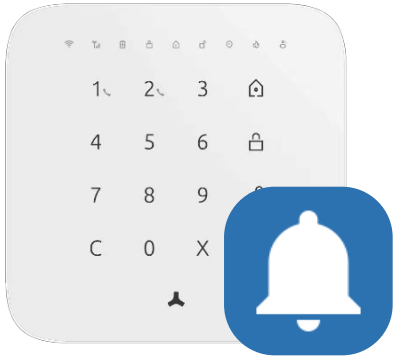

Built-in local siren

Activate via the alarm control panel for immediate siren. With adjustable duration (0 ~ 300s) and 105dB output sound.